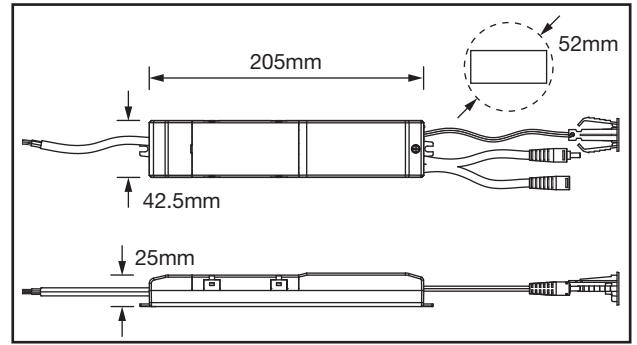

AEM/PACK/ST

2W Universal Self-Testing Emergency Pack For LED Loads

EMPack

PRODUCT FEATURES

- Universal Self-Test Emergency Pack
- >3 Hour Duration
- Lithium LifePO4 Battery
- Remote Indicator & Mounting Collar
- Wide Compatibility Including 24V LED Strips
- Up To 150W Load Supported (LED Strip Only)
- Can Be Used As Maintained Or Non-Maintained

TECHNICAL SPECIFICATIONS

Product Code	AEM/PACK/ST
Operating Voltage	220-240V AC
Operating Current (A Max)	0.05A
Max Output Power	2W
Output Current (Max)	30-200mA
Output Voltage (Max)	10-60V DC
Power Factor	≥0.5
Class	II
Body Material	Polymer
Frame Colour	Black
Ambient Operating Temperature (°C)	0°C~50°C
Input Frequency (Hz)	50Hz /60Hz
Guarantee	5 Years
Charge Time	24 Hrs
Battery Type	LifePO4
Battery Voltage	6.4V
Battery Current	2 x 1800mAH
Battery Wattage Hours	11.52wH
Emergency Duration	3 Hrs
Indicator Cutout	20mm